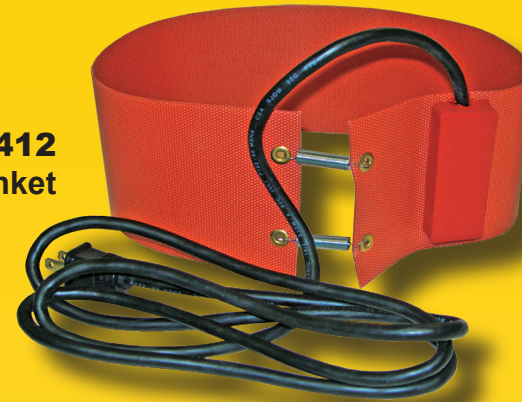

# HEAVY DUTY TOOLS & SERVICE ITEMS

**ABP N83 MT1412**  
Heater Blanket

**ABP N83 MT1402**  
Electronic Charging Scale

**ABP N83 MT1720**  
Electronic Scale Programmable

**ABP N83 MT1735**  
Refrigerant Identifier  
R134a / R1234yf

**ABP N83 MT1734**  
Leak Detector  
R12 / R134a / R1234yf

**ABP N83 MT1380**  
Leak Detector  
R12 / R134a

**ABP N83 MT1680**  
Replacement Tip For MT1380  
R12 / R134a

**ABP N83 MT1401**  
Vacuum Pump  
2.5 cfm  
**ABP N83 MT1721**  
Vacuum Pump  
5 cfm  
**ABP N83 MT1722**  
Vacuum Pump  
7.2 cfm