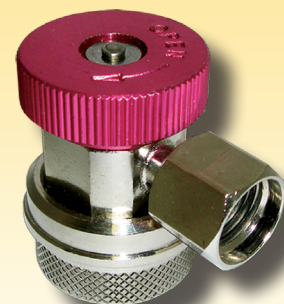

**ABP N83 MT1456**  
Hose Connector  
Connects Yellow Hose  
1/2" Acme Male  
x 1/2" Acme Male

**R134a 14mm x 1/2" Acme Refrigerant Hoses**

**ABP N83 MT0404**  
72in

**ABP N83 MT0403**  
72in

**ABP N83 MT0405**  
72in

**ABP N83 MT0402**  
72in

**ABP N83 MT0410**  
96in

**ABP N83 MT0411**  
96in

**ABP N83 MT0412**  
96in

**ABP N83 MT0409**  
96in

**ABP N83 MT1797**  
144in

**ABP N83 MT1796**  
144in

**ABP N83 MT1798**  
144in

**ABP N83 MT1749**  
Can Tap - Resealable  
R134a 1/2" Acme Female Thread x 13mm QDK

**ABP N83 MT4055**  
Injector  
R134a 13mm Male QDK  
x 13mm Female QDK

**ABP N83 MT0406**  
Low Side Coupling  
13mm Female QDK x  
14mm Female Thread

**ABP N83 MT0407**  
High Side Coupling  
15mm Female QDK x  
14mm Female Thread

**ABP N83 MT1066**  
Replacement Seal Kit  
For Couplers

**ABP N83 MT0722**  
Replacement Gasket  
Can Tap Gasket for  
MT1514 and MT1749