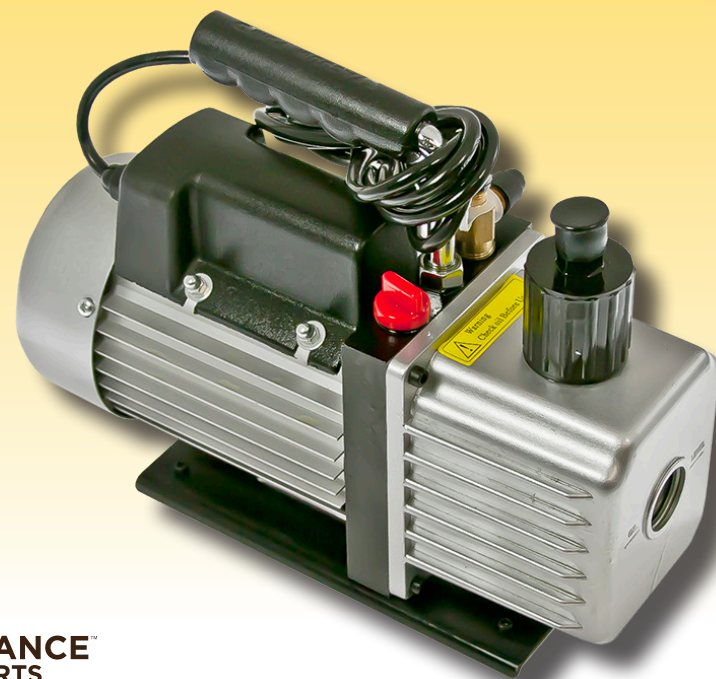

# HEAVY DUTY TOOLS & SERVICE ITEMS

**ABP N83 MT1412**  
Heater Blanket

**ABP N83 MT1402**  
Electronic Charging Scale

**ABP N83 MT1720**  
Electronic Scale Programmable

**ABP N83 MT1735**  
Refrigerant Identifier  
R134a / R1234yf

**ABP N83 MT1734**  
Leak Detector  
R12 / R134a / R1234yf

**ABP N83 MT1380**  
Leak Detector  
R12 / R134a

**ABP N83 MT1680**  
Replacement Tip For MT1380  
R12 / R134a

**ABP N83 MT1401**  
Vacuum Pump  
2.5 cfm  
**ABP N83 MT1721**  
Vacuum Pump  
5 cfm  
**ABP N83 MT1722**  
Vacuum Pump  
7.2 cfm

**ABP N83 MT7500**  
Leak Detector Kit  
H2N2 Hydrogen 5% / Nitrogen 95%  
**ABP N83 MT7501**  
Leak Detector  
H2N2 Hydrogen / Nitrogen  
**ABP N83 MT7502**  
Gas Cylinder  
H2N2 Hydrogen / Nitrogen  
**ABP N83 MT7503**  
Regulator Kit  
H2N2 Hydrogen / Nitrogen  
**ABP N83 MT7504**  
Coupler  
H2N2 Hydrogen / Nitrogen  
**ABP N83 MT7505**  
Replacement Filters  
H2N2 Hydrogen / Nitrogen