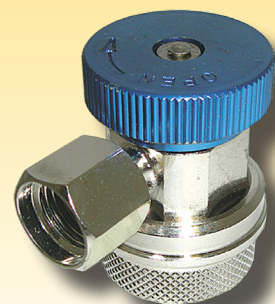

**ABP N83 MT1456**  
Hose Connector  
Connects Yellow Hose  
1/2" Acme Male  
x 1/2" Acme Male

**R134a 14mm x 1/2" Acme Refrigerant Hoses**

**ABP N83 MT0404**  
72in

**ABP N83 MT0403**  
72in

**ABP N83 MT0405**  
72in

**ABP N83 MT0402**  
72in

**ABP N83 MT0410**  
96in

**ABP N83 MT0411**  
96in

**ABP N83 MT0412**  
96in

**ABP N83 MT0409**  
96in

**ABP N83 MT1797**  
144in

**ABP N83 MT1796**  
144in

**ABP N83 MT1798**  
144in

**ABP N83 MT1749**  
Can Tap - Resealable  
R134a 1/2" Acme Female Thread x 13mm QDK

**ABP N83 MT4055**  
Injector  
R134a 13mm Male QDK  
x 13mm Female QDK

**ABP N83 MT0406**  
Low Side Coupling  
13mm Female QDK x  
14mm Female Thread

**ABP N83 MT0407**  
High Side Coupling  
15mm Female QDK x  
14mm Female Thread

**ABP N83 MT1066**  
Replacement Seal Kit  
For Couplers

**ABP N83 MT0722**  
Replacement Gasket  
Can Tap Gasket for  
MT1514 and MT1749