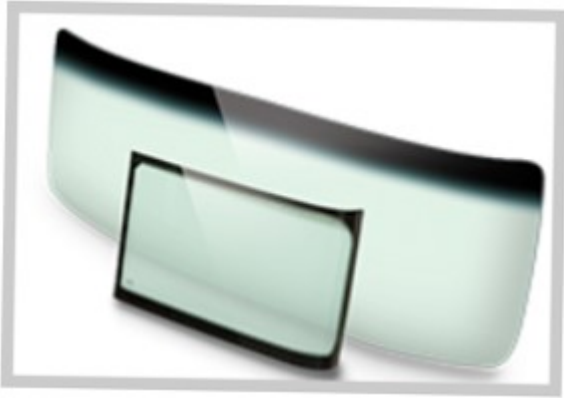

PARTSCAP

ALLIANCE PARTS

School Bus Glass Replacement glass for Thomas Built Buses windshields and stationary glass.

Product Highlights

Feature or benefit

- From side windows to windshields, Alliance™ Parts School Bus replacement glass offers a wide variety of options to keep your bus safe and on the road. ABP glass meets all FMVSS and CMVSS standards.