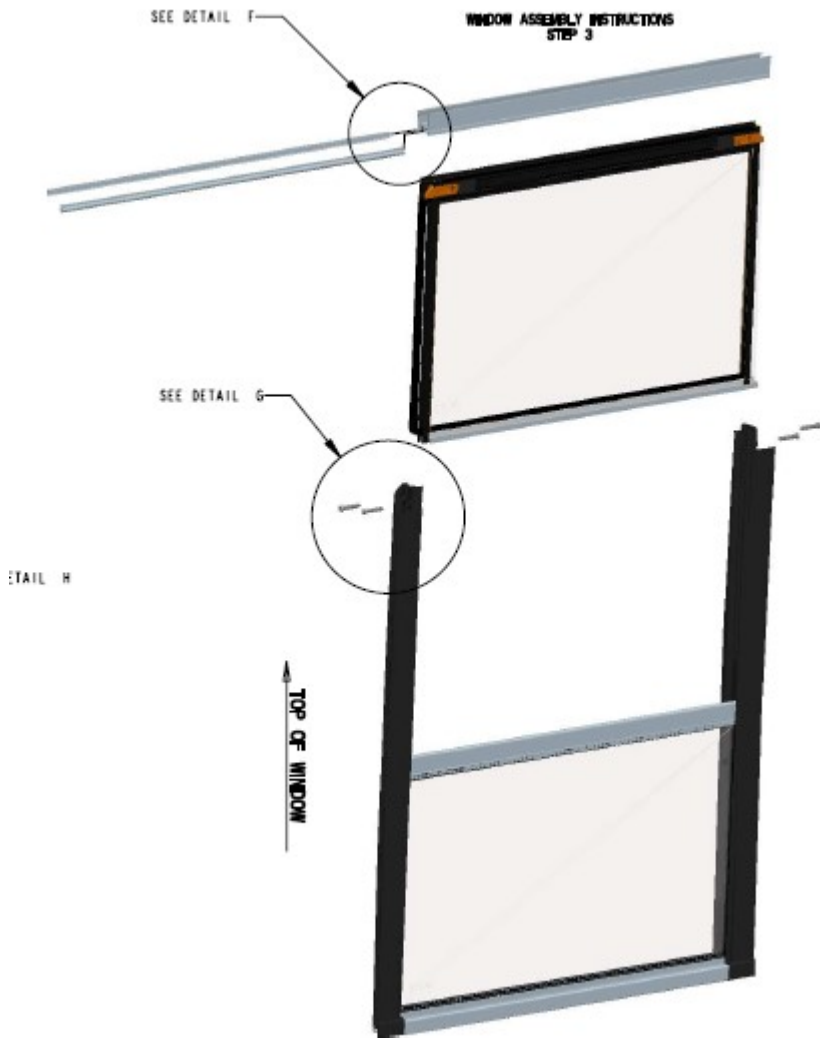

PARTS CAP

**Replacement/Repair components for Thomas Built Bus Window assemblies.**

**Product Highlights**

**Feature or benefit**

- Thomas Built Buses replacement windows components are OEM repair parts for all windows. All components meet current FMVSS and CMVSS standards.

**Top Movers - Spectal Window Components**

| Material Number | Material Description                |
|-----------------|-------------------------------------|
| TBB THSP68022   | C2 WDO LATCH REPLACEMENT            |
| TBB THSP 2400 1 | SLIDER-LOCK KIT,P/O                 |
| TBB THSP21101   | SWITCH KIT, PUSH OUT, HANDLE, METAL |
| TBB THSP84001   | SLIDER LOCK KIT FOR C2 VERT P/O     |