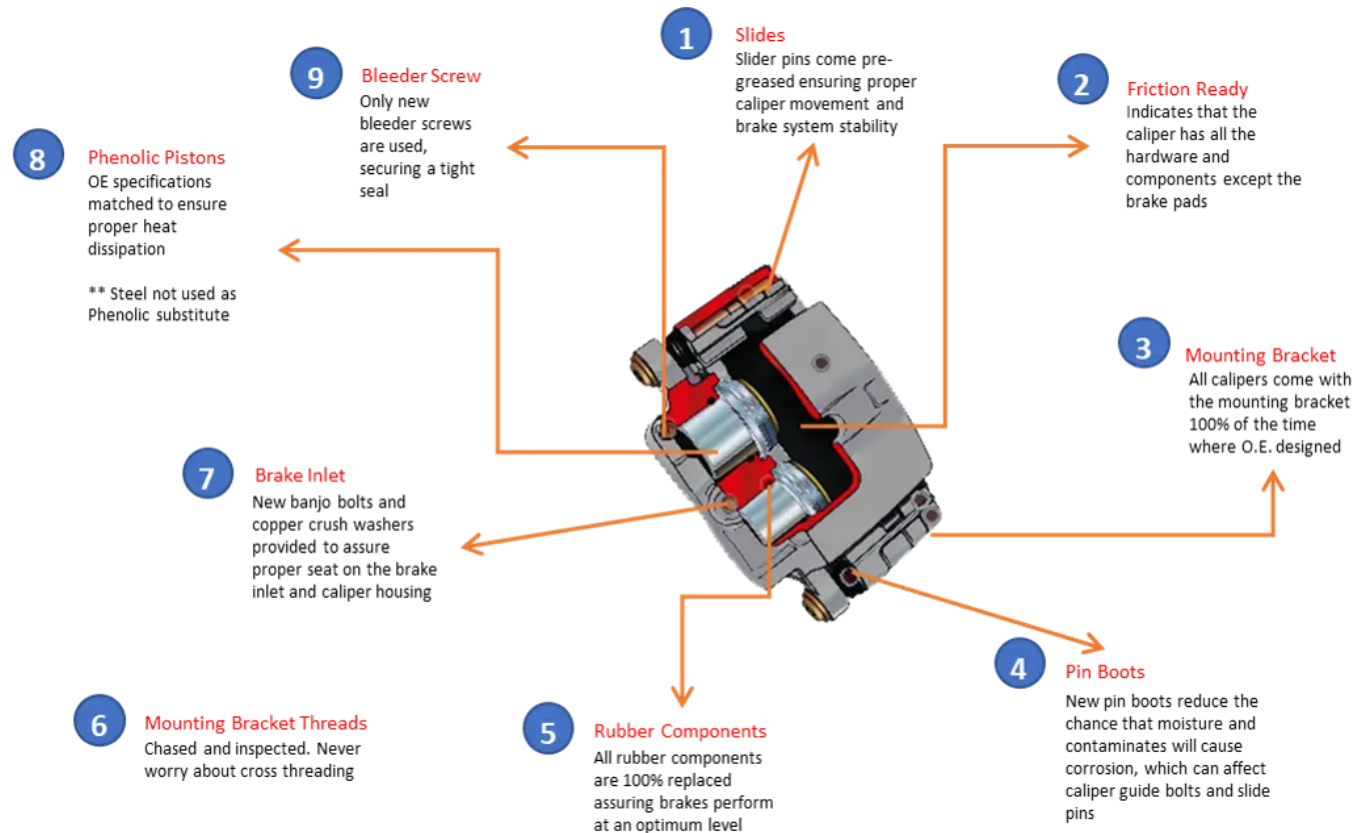

- Motor Coaches
- Fire Trucks
- Waste

Heavy Duty Braking Options

- Designed for performance in extreme conditions
- Lighter weight
- Internal cooling due to increased air flow
- Shorter stopping distance
- Elimination of Brake Fade
- Longer service life of friction material
- Reduced potential for Compliance, Safety, Accountability (CSA) violations

Hydraulic Brake Caliper Features & Benefits

Semi-Loaded Caliper Advantage

1. Choice of Friction (WD & Tech)

- Reducing Caliper Shelf Costs
- Reducing inventory duplication

2. Ready for Installation (Tech)

- Bracket attached for mounting to vehicle
- Just add friction choice

3. No Surprises (WD & Tech)

- OEM Specific hardware included
- No back and forth trips to the toolbox

4. Quality Assured (WD & Tech)

- Brake Caliper backed by limited lifetime warranty

5. 16 SKUS Available for this program

Calipers Built to a Higher Standard