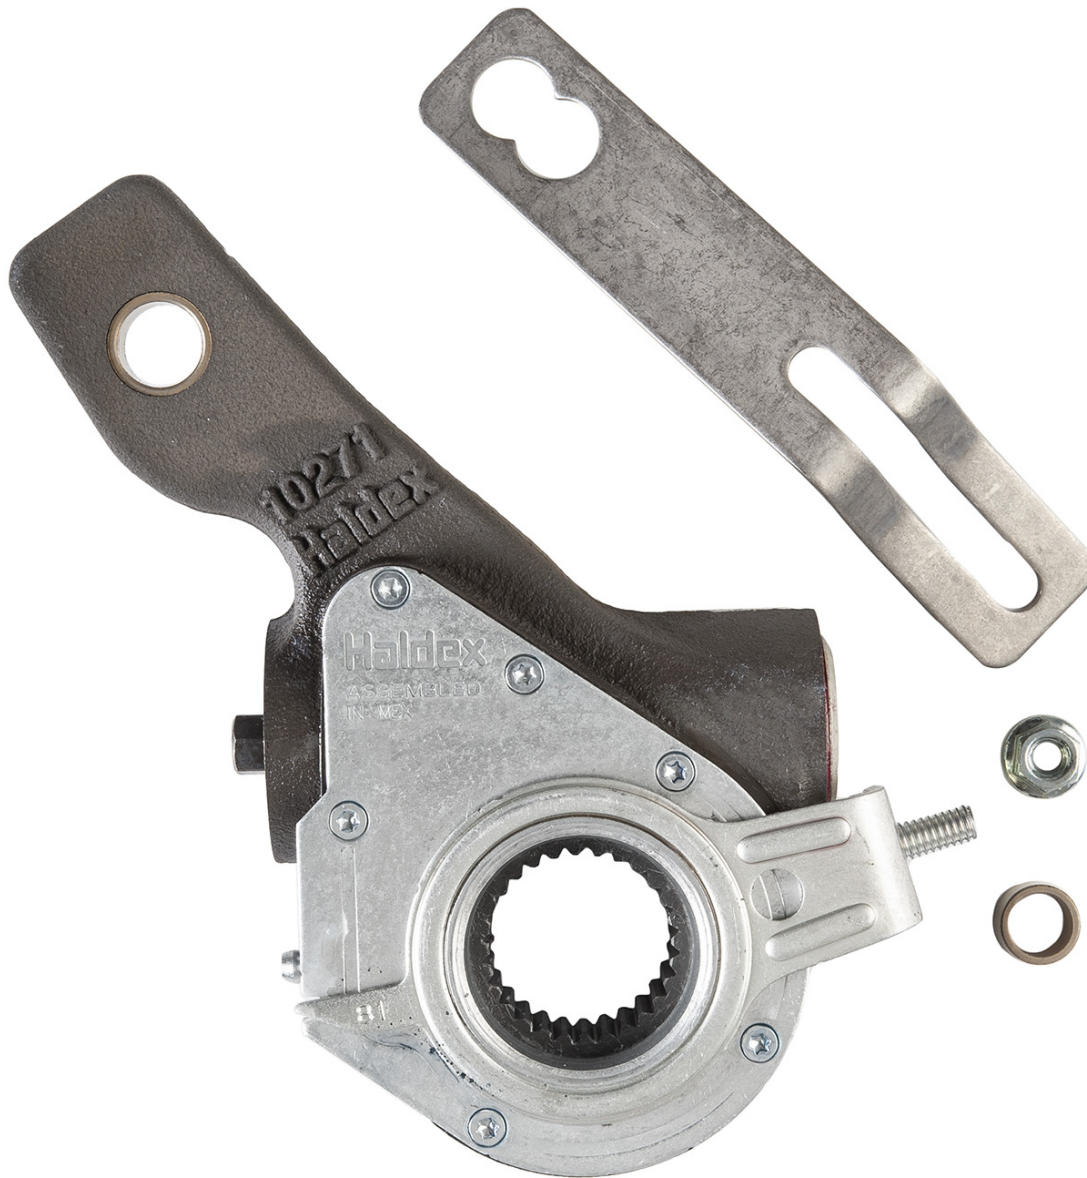

PARTS CAP

Haldex Automatic Brake Adjusters

Haldex Original Brake Adjusters and Haldex Self-setting Automatic Brake Adjusters

Haldex Website (<https://www.haldex.com/>)

Automatic Brake Adjusters Product Information (<https://www.haldex.com/en/North-America/product-information/brake-adjusters/>)

[The Original Clearance Sensing Brake Adjuster](#)

Haldex AA1 Automatic Brake Adjusters +

- Constantly maintains brake lining to drum clearance
- Completely sealed to prevent corrosion from entering rubber boots
- Grease fitting makes for easy & smooth new grease application
- Adjusts on brake release to minimize wear & tear on gears
- Installation indicator confirms correct installation
- Heat-treated components reduce internal wear and provide longer service life
- Compatible with all major brand clevises
- Chrome-moly gears and a buttress tooth configuration on the gears reduce stress and prolong service life
- 1,000,000 Mile, 6-year on-highway warranty

Haldex S-ABA Automatic Brake Adjusters

- Incorporates all AA1 high standard features
- Centralized clutch and unique self-setting design
- Visual Stroke Indicator(VSI) options available for installation identification & out-of-stroke condition
- Allows for control arm to be set at any angle from -16° to 124°

Top Movers

Part Number	Adjuster Type	Application Information
HDX 40010212	AA1	Truck/Trailer
HDX 40010211	AA1	Truck/Trailer
HDX 40010144	AA1	Truck/Trailer
HDX 40010141	AA1	Truck/Trailer
HDX 40010143	AA1	Truck/Trailer
HDX 40010216	AA1	Truck/Trailer
HDX 40010140	AA1	Truck/Trailer
HDX 40010155	AA1	Truck/Trailer
HDX 40020212	S-ABA	Truck/Trailer