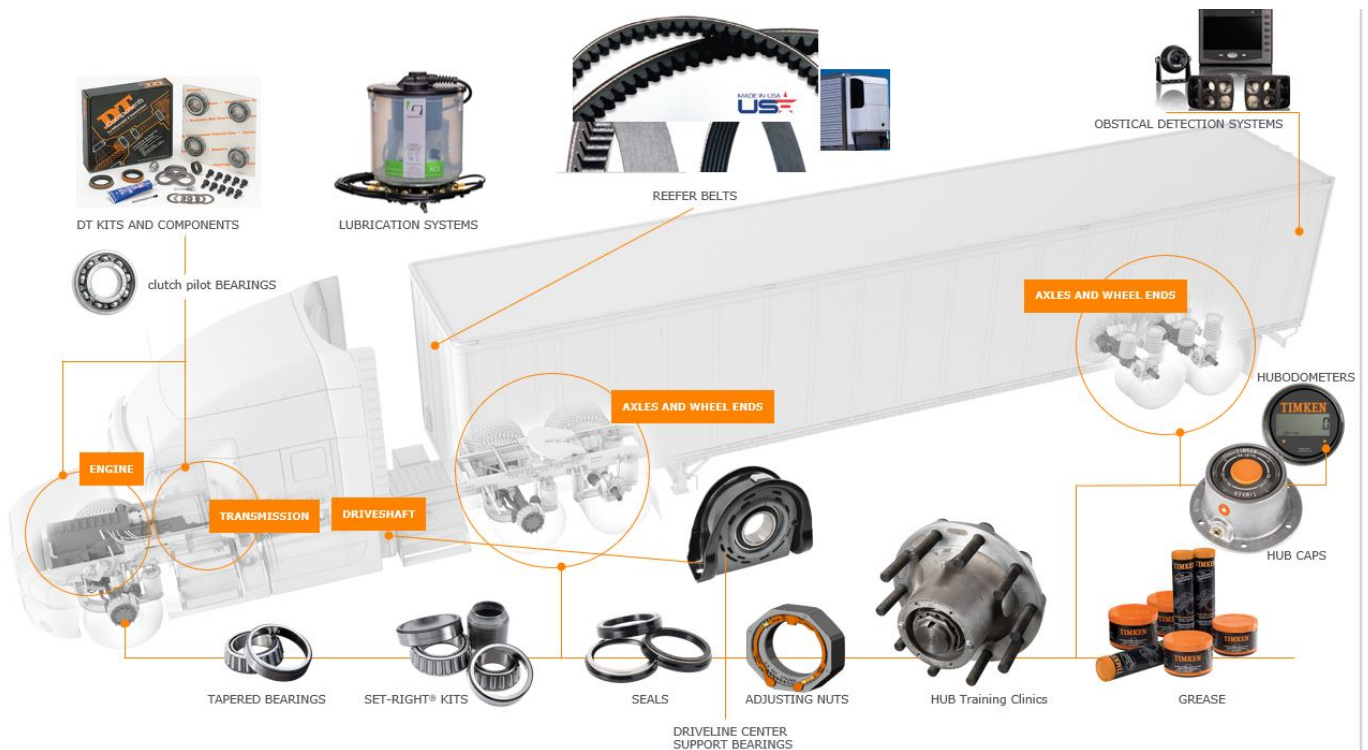

TIMKEN®

Timken Bearings

Timken® engineered bearings feature precision tolerances, proprietary internal geometries and quality materials.

Extend **MAINTENANCE INTERVALS** - Specify Timken Set-Right® kits for consistent and accurate setting to optimize bearing and seal life.

MITIGATE RISK safeguarding against costly thermal events with Timken's 454- Series™ for severe duty.

IMPROVE FLEET EFFICIENCY by training technicians to avoid problems often caused by improper installation.

REDUCE LUBRICATION COST with Groeneveld automatic lube systems to increase system life and reduce grease consumption.

Timken Tricks of the Trade – Install

The Timken Company

Watch on

What's New? Timken Loaded Hubs (<https://www.timken.com/commercial-vehicles/>)